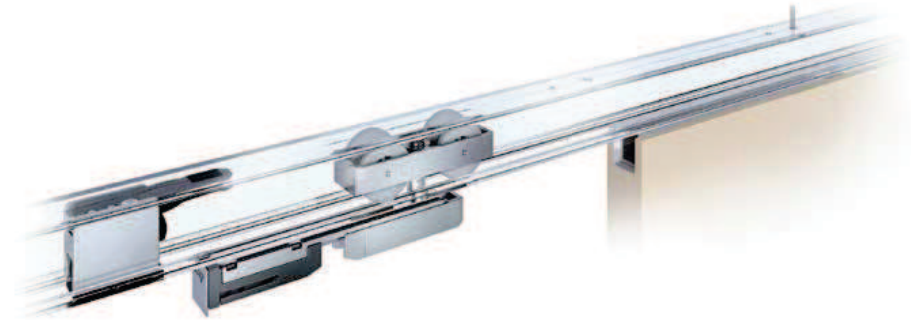

HAWA JUNIOR 80/B Mod

The most important modification to the HAWA-Junior 80/B (mod.) concerns the suspension plate that enables a minimum installation height. Forget about lock nut and assembly wedge – they are already integrated. The modifications also include optimized adjustment options for equalizing structural tolerances and an integrated, elegant metal cover flap that serves as a handle for pulling out the suspension trolley and doubles up as a locking mechanism.

Hawa-Junior 80/B (mod.) ถูกพัฒนาให้การทำงานมีประสิทธิภาพมากขึ้น ด้วยระยะติดตั้งได้รางที่น้อยสุด ลืมไปได้เลยกับวิธีการปรับตั้งด้วยน็อตแบบเดิม ๆ เพราะชิ้นส่วนเหล่านั้นถูกผสมผสานเข้ามาอยู่ในอุปกรณ์เฟลทขึ้นใหม่นี้แล้ว การปรับเปลี่ยนนี้ยังมาพร้อมกับฝาคลิปลิโตะที่สวยงามและยังช่วยเป็นกลไกในการล็อกเฟลทเข้ากับบานอีกด้วย

INNOVATIVE TECHNOLOGY

for optimized installation and adjustment

นวัตกรรมล้ำสมัยเพื่อการติดตั้งและปรับตั้งบานได้ง่ายกว่า

6 easy steps of installation

ติดตั้งง่ายเพียง 6 ขั้นตอน

1. Suspension plate to wheel
2. Height adjustment
3. Slide the plate into the door
4. Fine adjustment
5. Track buffer adjustment
6. Done

1. ใส่เฟลทแขวนบานเข้าสู่ลูกล้อ
2. ปรับความสูงเบื้องต้น
3. สไลด์เฟลทยึดลูกล้อเข้าสู่บานประตู
4. ปรับความสูงได้อย่างละเอียด
5. ปรับความแข็งของตัวหยุดบาน
6. เียบร้อย

More info/VDO

Soft close available